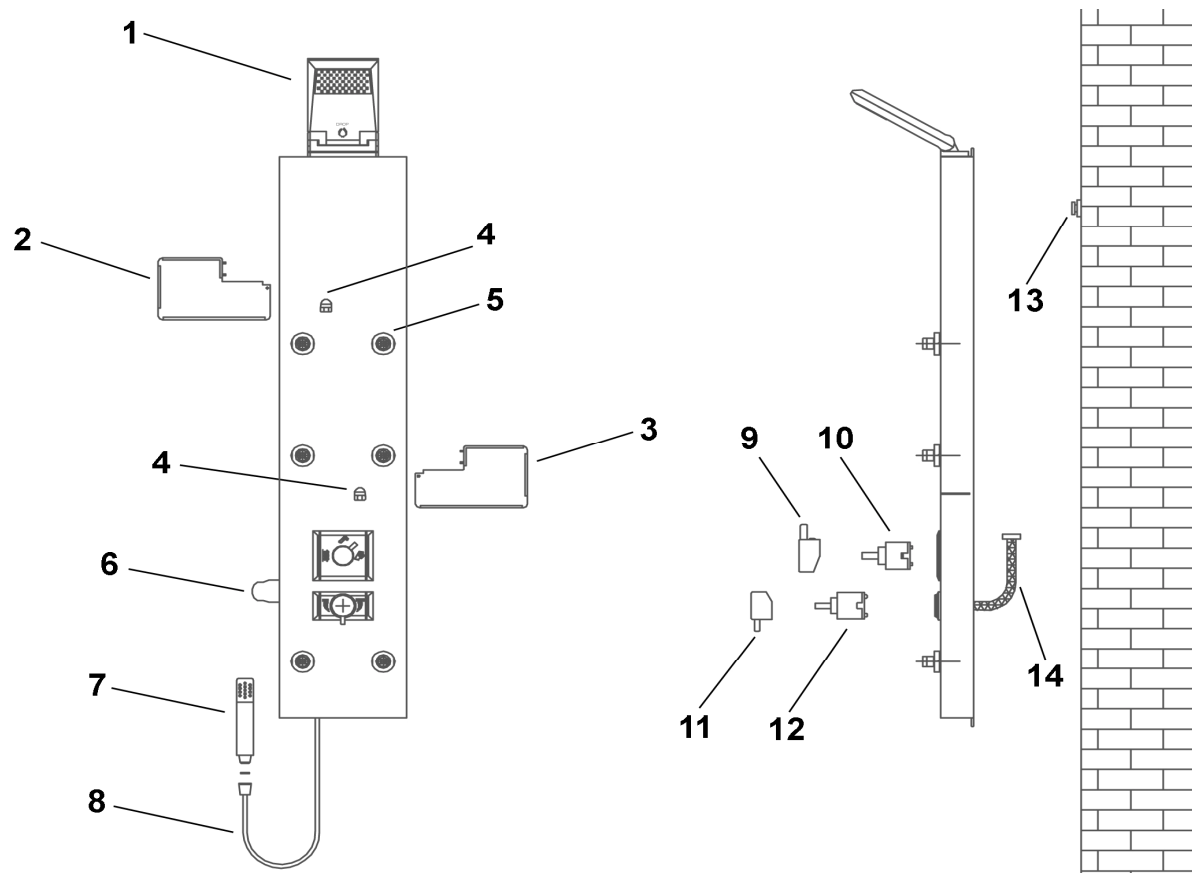

DEDRA

Mono-lever mixer

Spare parts - DEDR / DEDRINOX

NR.	DESCRIPTION	ART.CODE
1	Complete overhead shower	SOFPRIDEDR
2	Left soapholder	4PSAP00SXIDR
3	Right soapholder	4PSAP00DXIDR
4	Soapholder fixers	4AGGPSAP00IDR
5	Hidromassage jet	TEST00LQ
6	Shower holder	KONO00
7	Showerhead	DQUA00
8	Brass hose 200cm	F200OC00
9	Diverter handle	4MPL00DEVQ
10	Diverter cartridge	CARTUC9DEVQ
11	Mono-lever handle	4MPL00DEMIXQ
12	Mono-lever cartridge	4CARTUCCIA
13	Flat wall bracket	4STAFFAEDRA
14	Hot or cold water pipe	4FLEX38OB